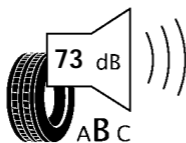

# ENERG

BRIDGESTONE

26097

285/40 R20 108V XL

C1

C

2020/740