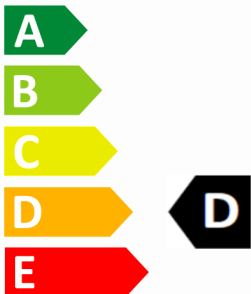

DAYTON

VAN WINTER

205/65R16C

107/105T

K107

8 697322 451072

ENERG

DAYTON

D4510700

205/65R16C 107/105T

C2

2020/740