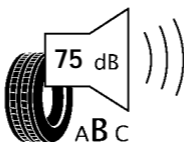

# ENERGY

BRIDGESTONE

8128

305/30 ZR20 103Y XL

C1

**D**

**A**

2020/740