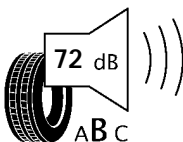

# ENERGY

BRIDGESTONE

22475

225/45 R17 94Y XL

C1

**D**

2020/740