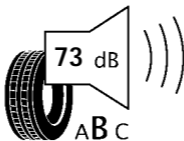

# ENERG

BRIDGESTONE

20692

275/50 R20 113W XL

C1

C

2020/740